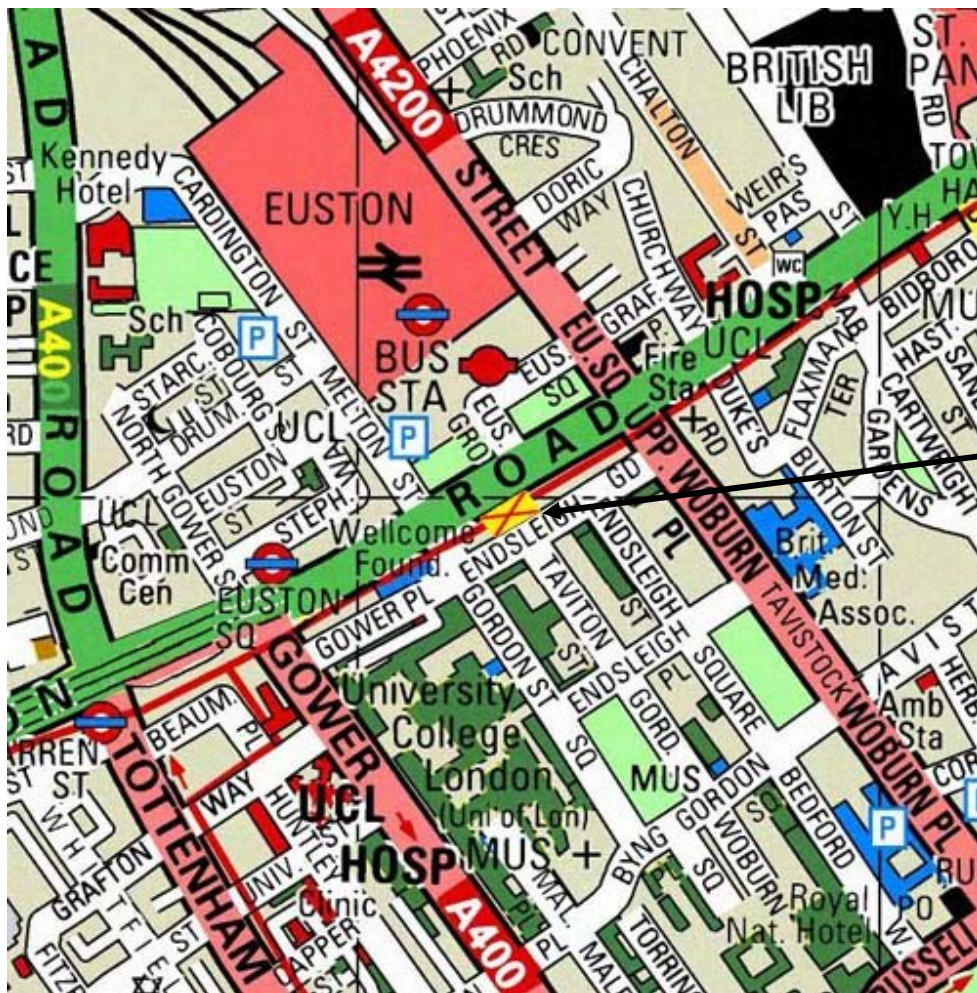

How to get to The Friends Meeting House

173 Euston Road, London, NW1 2BJ

Buses: 10/ 18 / 24 / 27 / 30/ 59/ 68/ 73/ 91/168/ 253

London Underground: Euston or Euston Square (Zone 1) – Metropolitan / Circle / Victoria / Northern lines

National Rail: Euston or Kings Cross

Friends Meeting House